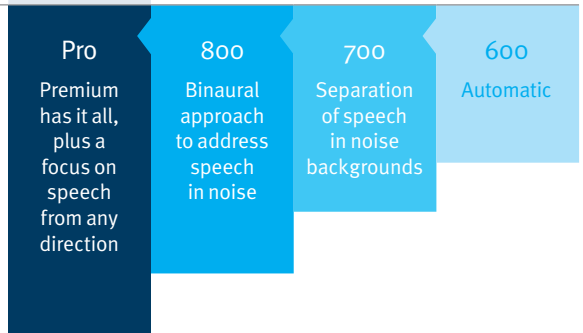

In all technology levels:

- Pinna Effect
- Natural Sound Balance
- Data logging
- Feedback manager
- Wind control
- Tinnitus masker
- DuoLink
- Easy-t
- Plasma coating
- WDRC processing with NAL-NL1, NAL-NL2 and DSL v5
- Linear processing with DSL v5

Accessories give you another tool to solve patient challenges. They are available at all technology levels.

At Unitron, we care deeply about people with hearing loss. We work closely with hearing healthcare professionals to provide hearing solutions that improve lives in meaningful ways. Because hearing matters.

© 2016 Unitron. All rights reserved.

unitron.com

16-027 028-6229-02

Smallest size doesn't mean compromise

It may be the smallest, but Moxi Now is packed with amazing technologies that will make patients really happy.

sonova
HEAR THE WORLD